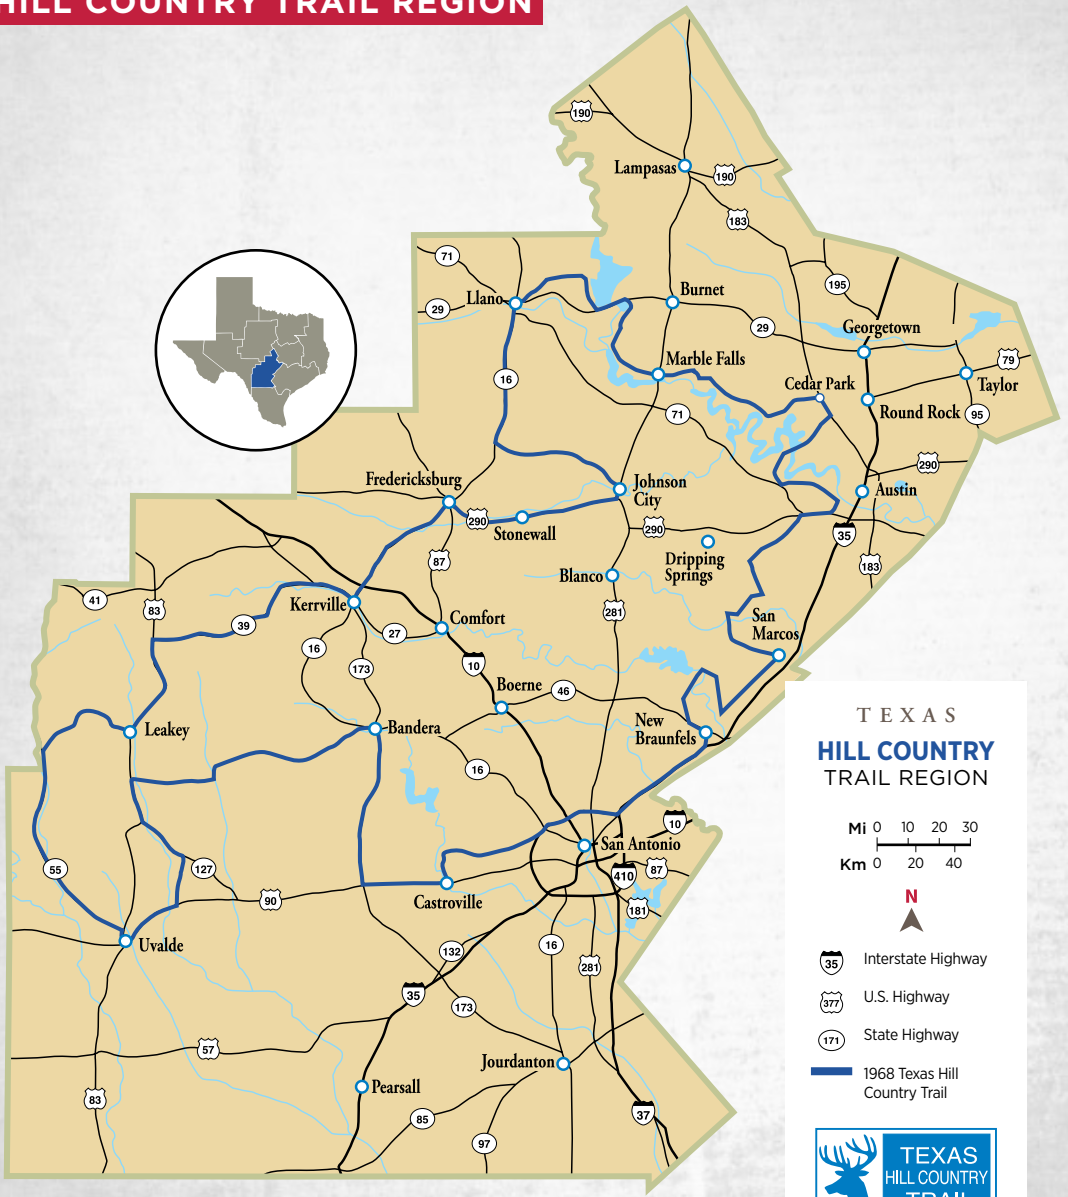

HILL COUNTRY TRAIL REGION

TEXAS HILL COUNTRY TRAIL REGION

- Interstate Highway
- U.S. Highway
- State Highway
- 1968 Texas Hill Country Trail

FEATURED HILL COUNTRY TRAIL REGION COMMUNITIES

The following cities are highlighted in this chapter:

Austin
Bandera
Blanco
Boerne
Burnet
Castroville

Comfort
Dripping Springs
Fredericksburg
Georgetown
Johnson City
Jourdanton
Kerrville
Lampasas
Leakey
Llano
Marble Falls

New Braunfels
Pearsall
Round Rock
San Antonio
San Marcos
Stonewall
Taylor
Uvalde